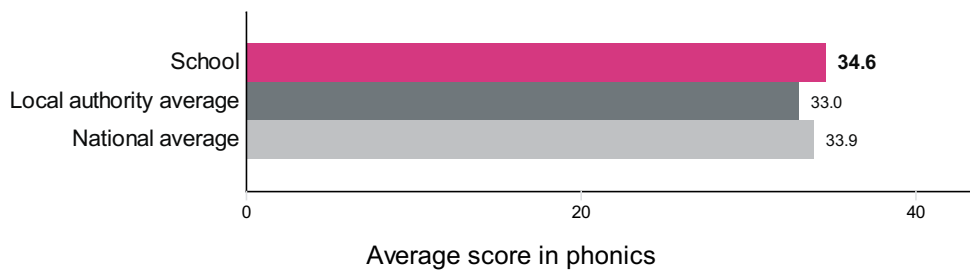

Phonics average score

Number of pupils = 17