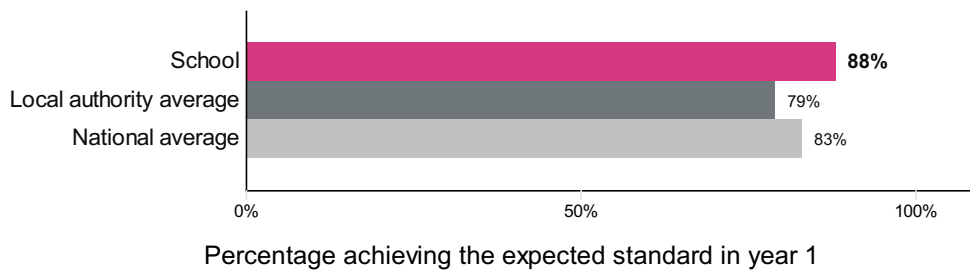

This is the ASP default view

Discovery Academy (URN: 140428)

Phonics screening check

This is provisional data for 2017/18.

Percentage achieving the expected standard in phonics

Number of pupils = 17

Phonics average score